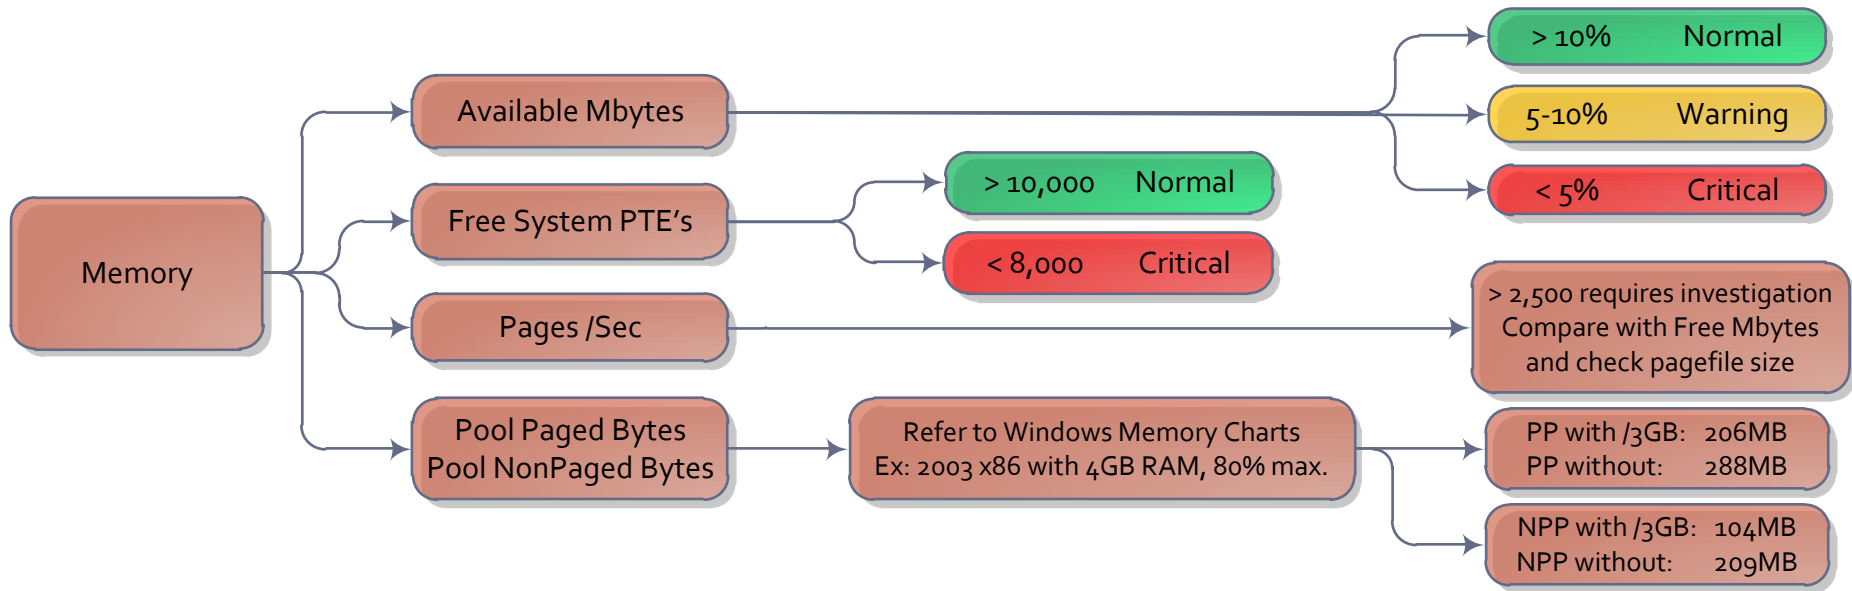

Windows Performance and Problem Troubleshooting

...made easy

Tools of the Trade

The Flow...

The Flow...

The Flow...

The Flow...

The Flow...

Resources

Microsoft PFE PerfGuide – Start Here

<http://social.technet.microsoft.com/wiki/contents/articles/the-microsoft-pfe-performance-guide-perfguide-start-here.aspx>

Disk In Depth

<http://social.technet.microsoft.com/wiki/contents/articles/disk-in-depth-pfe-performance-guide.aspx#comment-4135>