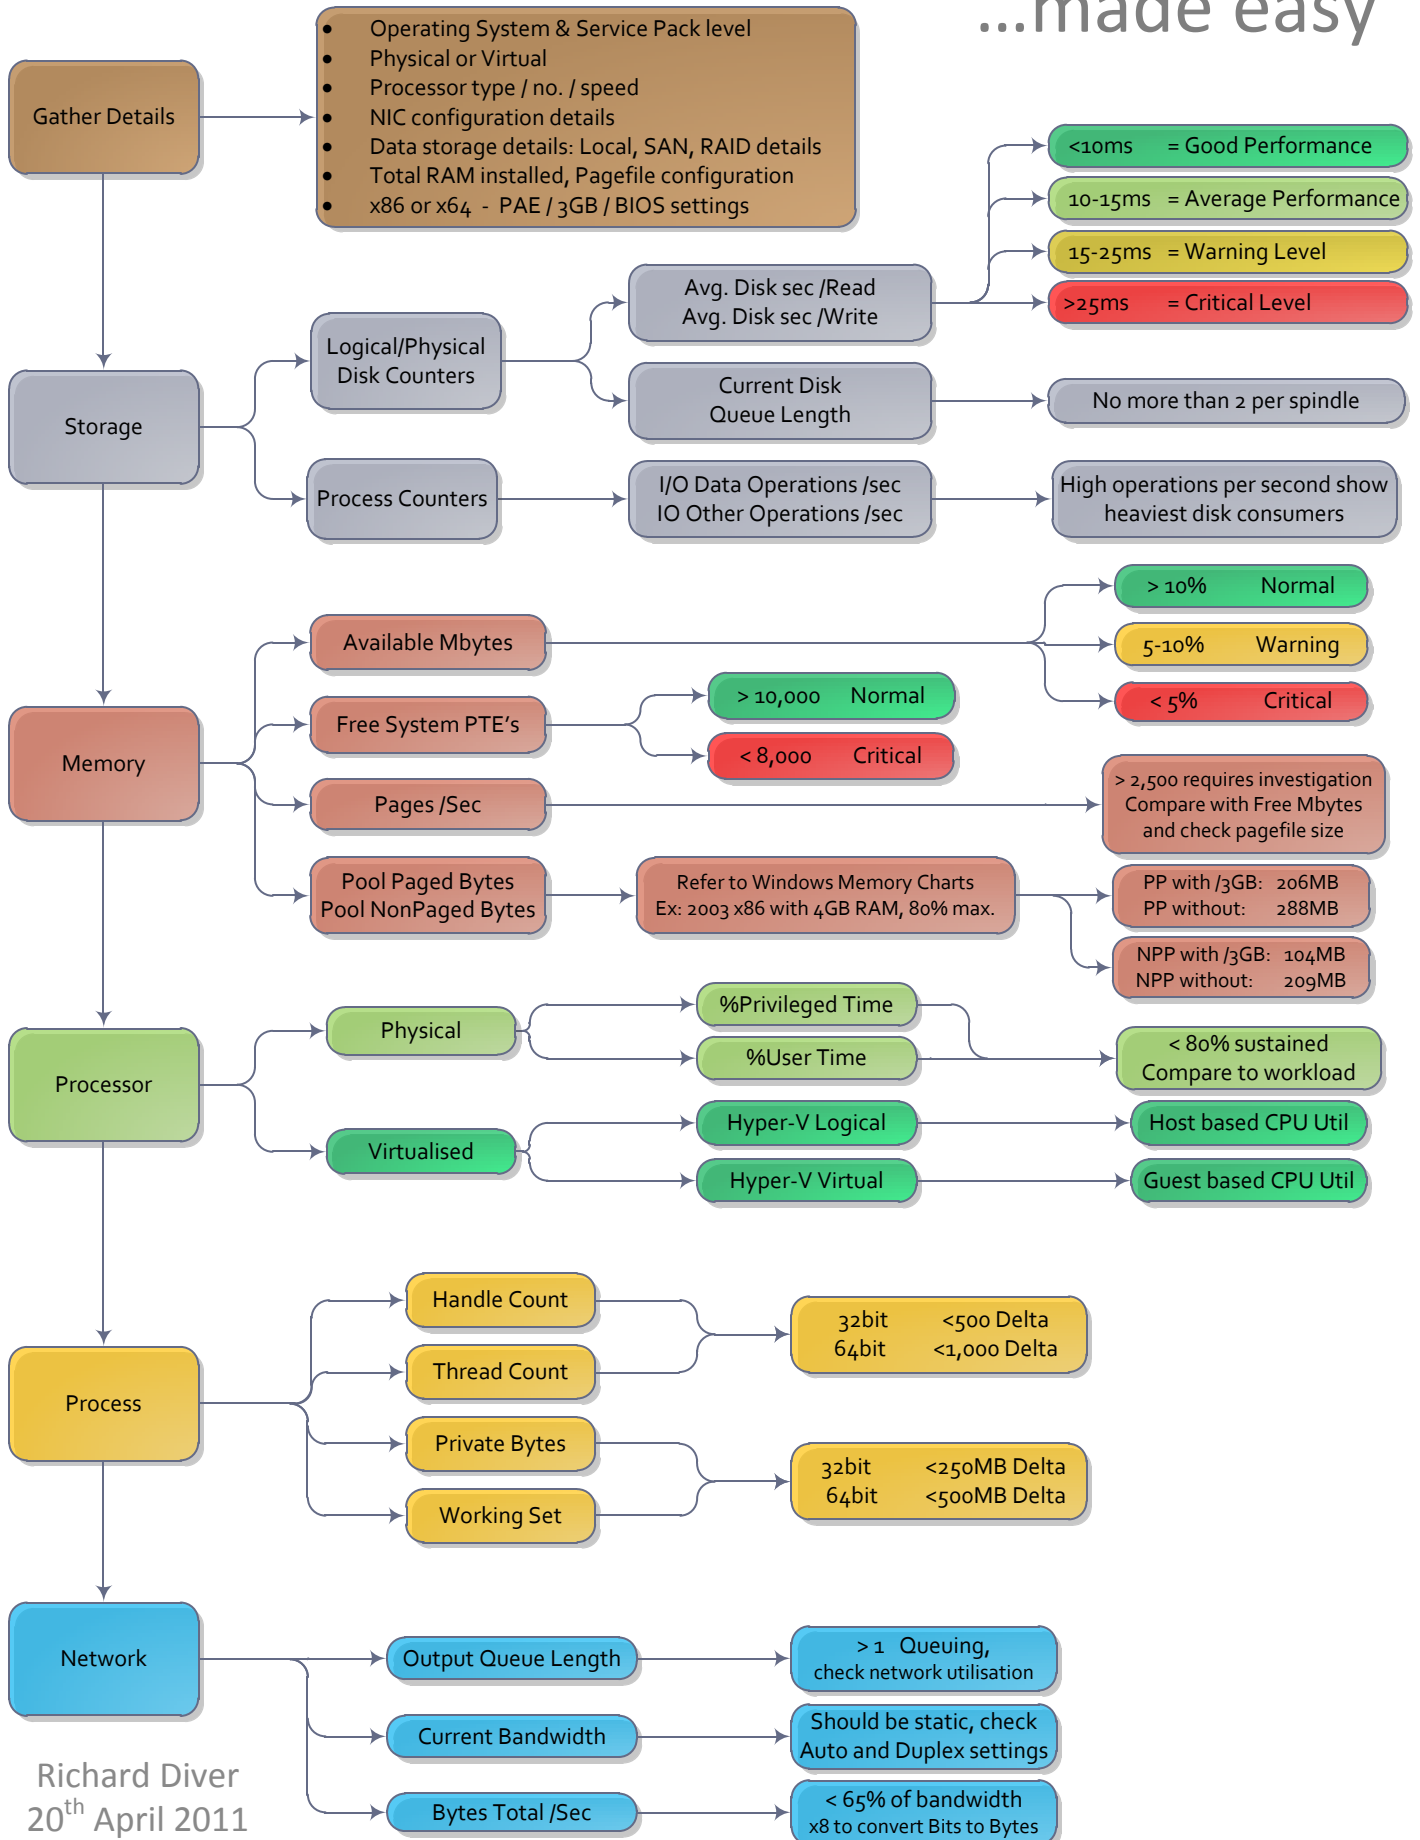

Windows Performance and Problem Troubleshooting

...made easy

Resources

Microsoft PFE PerfGuide – Start Here

<http://social.technet.microsoft.com/wiki/contents/articles/the-microsoft-pfe-performance-guide-perfguide-start-here.aspx>

Disk In Depth

<http://social.technet.microsoft.com/wiki/contents/articles/disk-in-depth-pfe-performance-guide.aspx#comment-4135>

Clint Huffman: System Committed Memory

<http://social.technet.microsoft.com/wiki/contents/articles/perfguide-out-of-system-committed-memory.aspx>